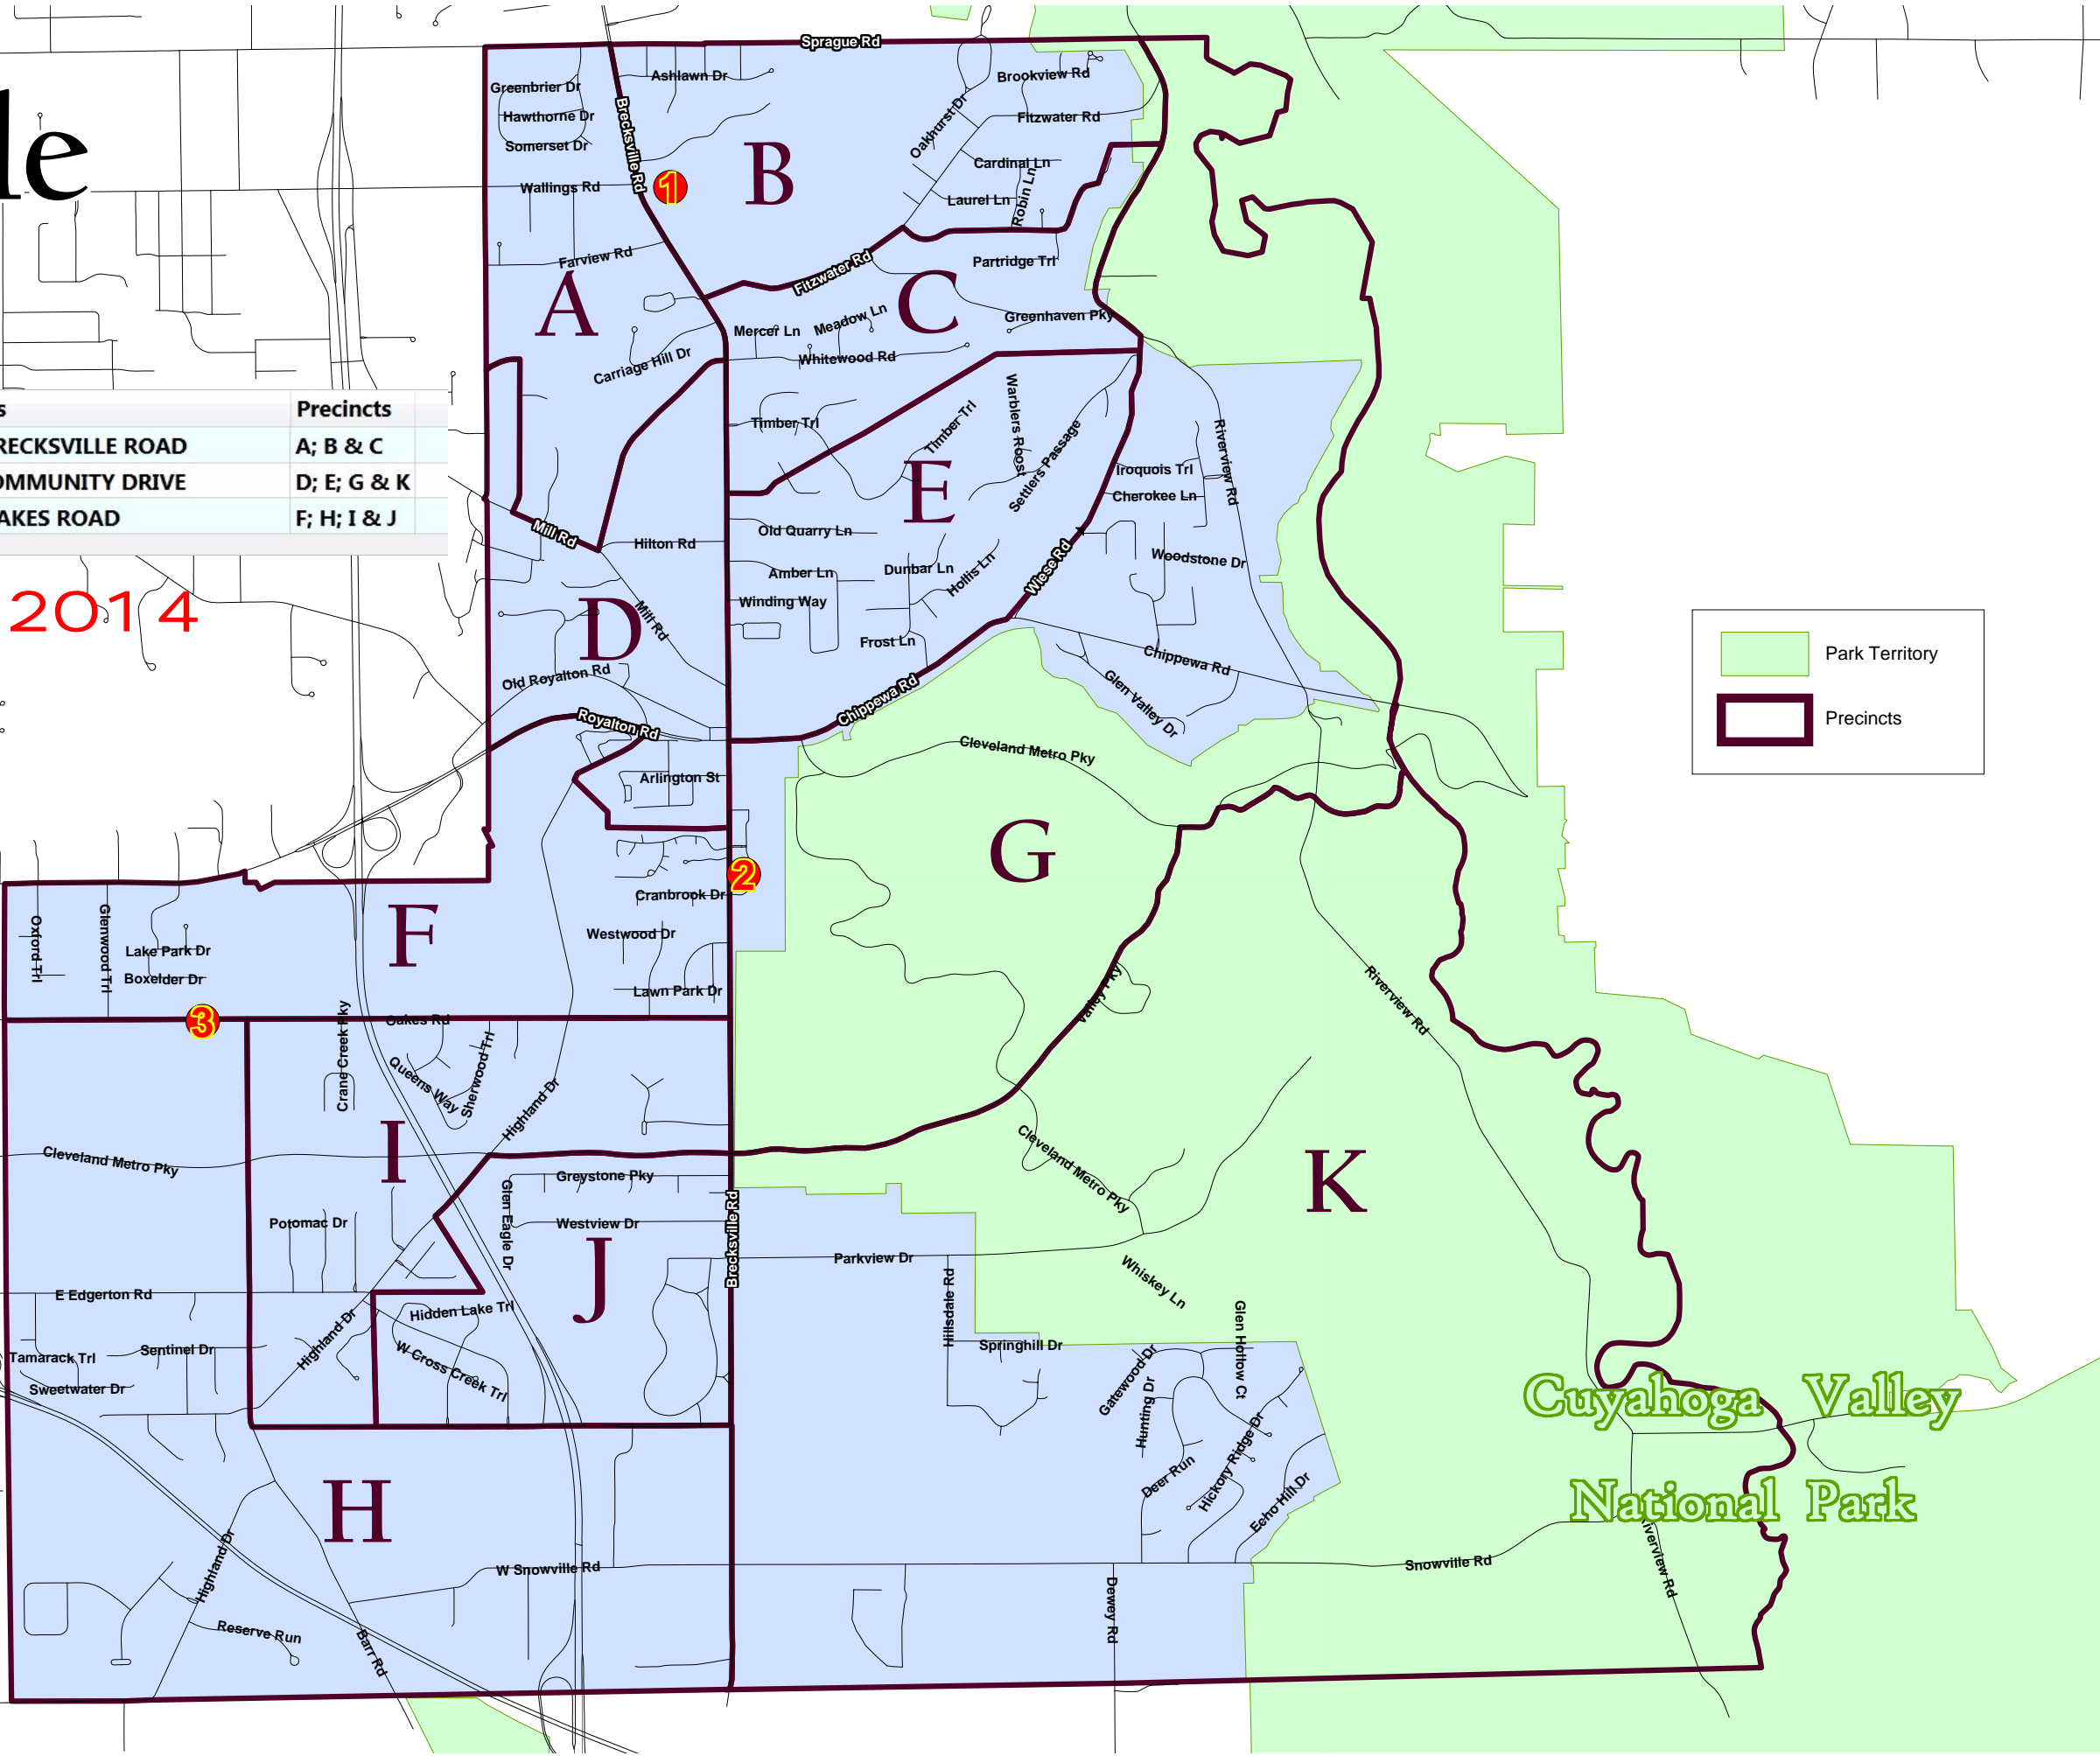

Brecksville

Poll Name	Address	Precincts
1 CUYAHOGA VALLEY CAREER CENTER	8001 BRECKSVILLE ROAD	A; B & C
2 BRECKSVILLE COMMUNITY CENTER	ONE COMMUNITY DRIVE	D; E; G & K
3 BLOSSOM PROPERTY (BUILDING 7)	4400 OAKES ROAD	F; H; I & J

Revised Feb. 2014

Broadview Heights

Cuyahoga Valley National Park

Notice to buyer: The Cuyahoga County Board of Elections cannot guarantee the absolute accuracy of the data purchased. The information contained on this map reflects the most recent update of our records. In the unlikely event serious data problems are detected, please contact the GIS Technician at (216) 443-6686. Prepared by John Eddy 2/13/2014