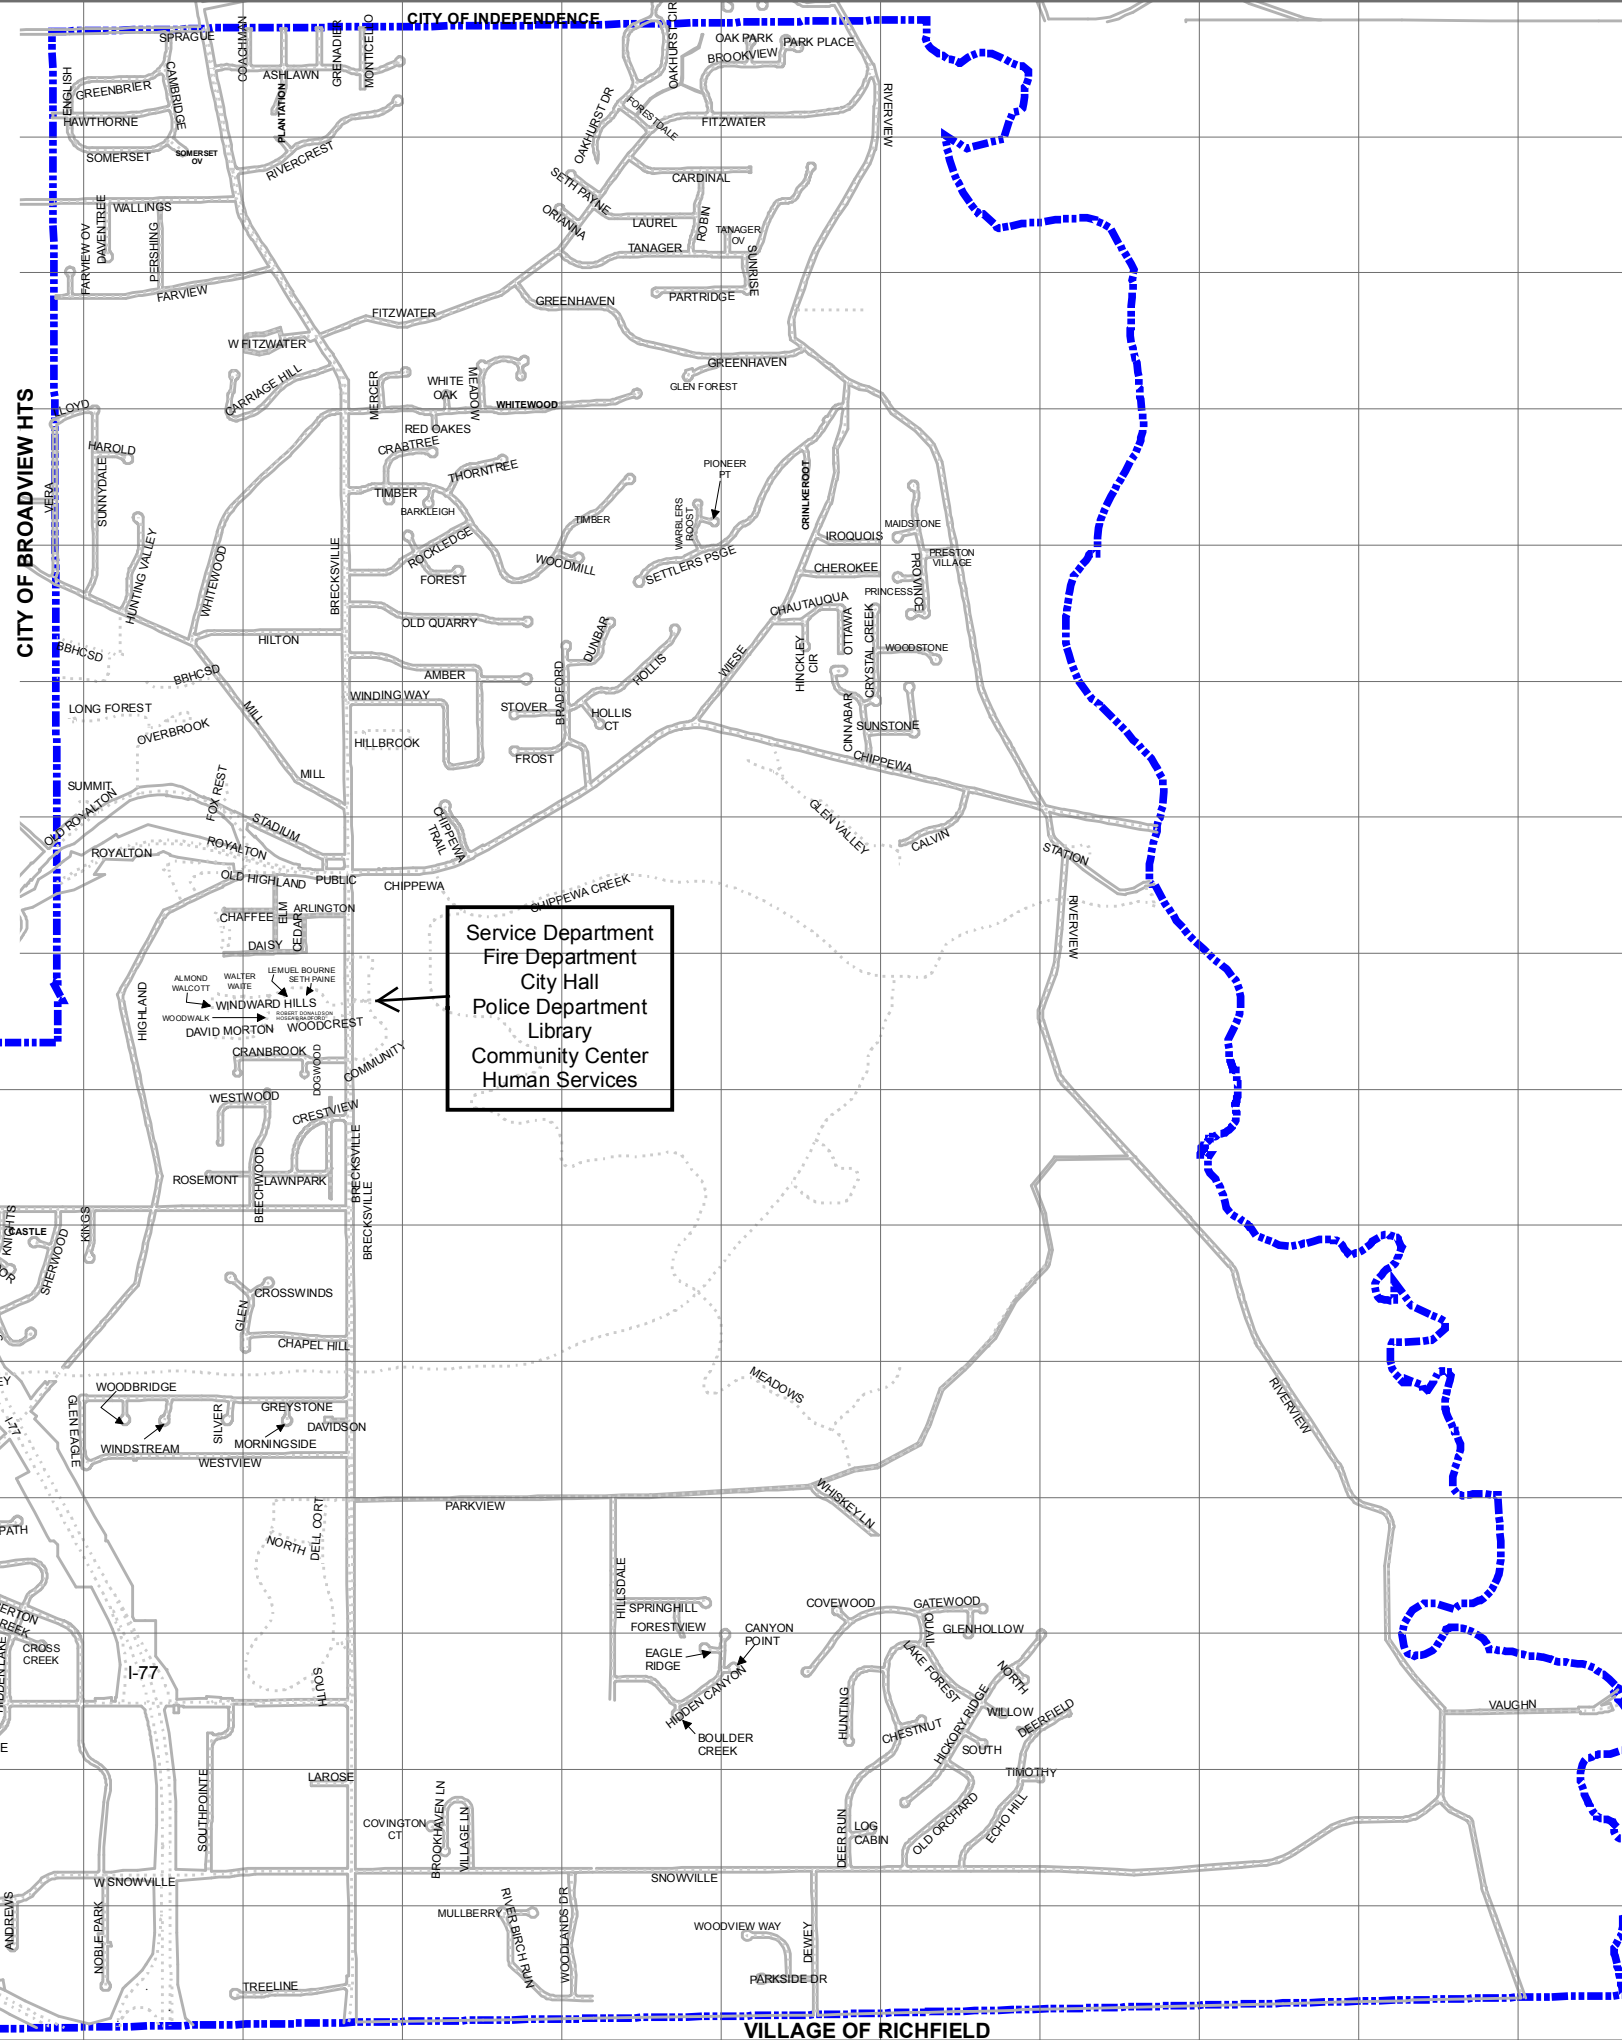

CITY OF BRECKSVILLE STREET GRID MAP 2018

- Almond Walcott 8-F
- Amber Lane 5-G
- Andrews Circle 15-E
- Arlington Street 7-G
- Ashlawn Drive 1-F
- Barr Road 10-C
- Beechwood Drive 9-G
- Boulder Creek 13-I
- Boston Road 15-B
- Boxelder Drive 9-C
- Bradford Lane 6-I
- Brecksville Road 1-F
- Bristol Lane 12-C
- Brookhaven Ln 14-H
- Brookview Drive 1-I
- Calvin Drive 6-K
- Cambridge Drive 1-F
- Canyon Point Cir. 13-J
- Cardinal Lane 2-I
- Carriage Hill Dr. 3-G
- Castle Circle 10-E
- Cedar Street 7-G
- Chaffee Court 7-G
- Chapel Hill Dr. 10-G
- Chapel Hill Oval 10-G
- Chautauqua Trail 5-J
- Cherokee Lane 5-J
- Chestnut Circle 13-K
- Chippewa Road 7-G
- Chippewa Trail 7-H
- Cinnabar Drive 6-J
- Coachman Ct. 1-G
- Community Drive 8-G
- Covewood Court 12-J
- Covington Court 14-H
- Crabtree Lane 4-G
- Cranbrook Dr. 8-G
- Crane Creek Pky. 9-D
- Crestview Dr. 9-G
- Crinkleroot Cir. 4-J
- Cross Creek 13-E
- Crosswinds Lane 10-G
- Crystal Creek Dr. 6-J
- Daisy Avenue 7-G
- Daventree Dr. 2-F
- David Morton Ct. 8-G
- Davidson Drive 11-G
- Deer Path 12-E
- Deer Run 14-J
- Deerfield Lane 13-K
- Dewey Road 14-J
- Dogwood Dr.- 8-G
- Dunbar Lane 5-I
- Eagle Ridge Cir. 13-I
- East Pointe Cir. 12-D
- Echo Hill Dr. 14-K
- Edgerton Road 12-A
- Elm Street 7-G
- English Drive 1-E
- Farview Oval 3-E
- Farview Road 3-G
- Fawn Circle 12-E
- Fitzwater Road 3-G
- Forest Lane 5-H
- Forestdale Dr. 1-I
- Forestview Ter. 12-I
- Forge Drive 12-D
- Frost Lane 6-I
- Gatewood Dr. 12-K
- Glen Drive 10-G
- Glen Coe Dr. 12-D
- Glen Eagle Drive 11-E
- Glen Forest 3-I
- Glen Valley Dr. 6-J
- Glenhollow Court 12-K
- Glenwood Trail 8-B
- Greenbrier Drive 1-F
- Greenhaven Pky. 3-H
- Grenadier Lane 1-G
- Greystone Pkwy. 11-G
- Harold Drive 4-F
- Hawthorne Drive 1-F
- Hickory Ridge 13-K
- Hidden Canyon Dr. 13-I
- Hidden Lake Trail 13-E
- Highland Drive N 7-F
- Highland Drive S 15-C
- Hillbrook Oval 6-G
- Hillsdale Road 12-I
- Hilton Road 5-G
- Hinckley Circle 5-J
- Hollis Court 6-I
- Hollis Lane 6-I
- Hollythorn Drive 13-C
- Hosea Bradford Ct. 8-G
- Hunting Drive 13-J
- Hunting Valley Ln. 5-F
- Iroquois Trail 4-J
- Katherine Blvd. 13-E
- Kings Court 9-F
- Knights Way 9-E
- Knolls Lane 9-B
- Lake Forest 13-K
- Lake Park Drive 9-C
- LaRose Drive 14-G
- Laurel Lane 2-I
- Lawnpark Drive 9-G
- Lemuel Bourne Ct. 8-G
- Lloyd Drive 4-F
- Log Cabin Ct. 14-J
- Lookout Dr. 12-C
- Long Forest Dr. 6-F
- Mallard Dr. 10-D
- Maidstone Drive 4-K
- Meadow Lane 3-H
- Mercer Lane 3-G
- Mill Road 6-G
- Miller Road 13-G
- Monticello Dr. 1-G
- Morningside Dr. 11-G
- Mullberry Pointe 15-H
- Noble Park 14-F
- North Court 13-K
- North Pointe Cr. 12-D
- Oak Park Dr. 1-J
- Oakes Road 9-G
- Oakhurst Circle 1-I
- Oakhurst Drive 1-I
- Dogwood Dr.- 8-G
- Old Orchard Dr. 14-K
- Old Quarry Ln.. 5-G
- Old Royalton Rd. 7-G
- Orianna Street 2-I
- Ottawa Drive 5-J
- Overbrook Dr. 60-F
- Oxford Trail 8-B
- Park Place Dr. 1-J
- Parkside Dr. 15-J
- Parkview Drive 12-G
- Partridge Trail 3-J
- Pershing Drive 2-F
- Pin Tail Dr. 10-D
- Pineview Oval 9-C
- Pioneers Point 4-J
- Plantation Drive 1-G
- Potomac Drive 11-D
- Preston Village Dr. 5-K
- Princess Court 5-K
- Province Lane 5-K
- Public Square 7-G
- Quail Drive 13-K
- Queens Way 10-E
- Red Oakes Dr. 4-H
- Reserve Run 15-C
- Ridgewood Lane 13-C
- River Birch Run 15-I
- Rivercrest Drive 2-G
- Riverview Road 1-J
- Robert Donaldson 8-G
- Robin Lane 2-I
- Rockledge Dr. 5-G
- Rosemont Drive 9-G
- Roxburghe Dr. 11-E
- Royalton Rd. 7-G
- Sanctuary Cir. 12-D
- Seneca Court 12-C
- Sentinel Drive 12-C
- Seth Payne 2-I
- Seth Payne 8-G
- Settlers Passage 4-J
- Shenandoah Dr. 12-D
- Shenwood Trail 9-E
- Silver Creek 11-F
- Snow Blossom Ln. 15-C
- Snowville Road 14-G
- Somerset Drive 1-E
- South Court 13-K
- South Edgerton 12-D
- Southpointe Pkwy. 13-F
- Spearhead Drive 12-C
- Sprague Road 1-E
- Springhill Drive 12-I
- Stadium Drive 7-G
- Station Road 7-L
- Stover Lane 6-H
- Summer Wind Dr. 15-C
- Summit Circle 6-E
- Sunnydale Drive 5-F
- Sunrise Trail 2-J
- Sunstone Drive 6-J
- Sweetwater Drive 13-B
- Tamarack Trail 12-B
- Tanager Oval 2-I
- Tanager Trail 2-J
- Thorntree Drive 4-H
- Timber Trail 4-G
- Timothy Lane 14-K
- Treeline Drive 15-G
- Treeworth Blvd 8-D
- Tudor Circle 10-E
- Turning Leaf Tr. 15-C
- Valley Parkway 11-B
- Valleybrook Dr. 13-C
- Vaughn Road 13-N
- Vera Drive 5-E
- Village Lane 14-H
- Wallings Road 2-E
- Walter Waite Ct. 8-G
- Warblers Roost 5-I
- West Cross Creek 12-E
- West Fitzwater Rd 3-G
- W. Snowville Rd. 14-G
- Westview Drive 11-G
- Westwood Drive 9-G
- Whiskey Lane 11-J
- Whitacre Circle 12-B
- White Oaks Circle 3-H
- Whitewood Rd. W. 4-G
- Whitewood Rd. E. 4-G
- Wiese Road 6-I
- Willow Court 13-K
- Winding Way 6-G
- Windstream Ln. 11-F
- Windswept Drive 8-C
- Windward Hills Dr. 8-G
- Woodbridge Lane 11-F
- Woodcrest Drive 8-G
- Woodlands Drive 14-I
- Woodmill Circle 5-I
- Woodstone Dr. 5-K
- Woodview Way 15-J
- Woodwalk Drive 8-G