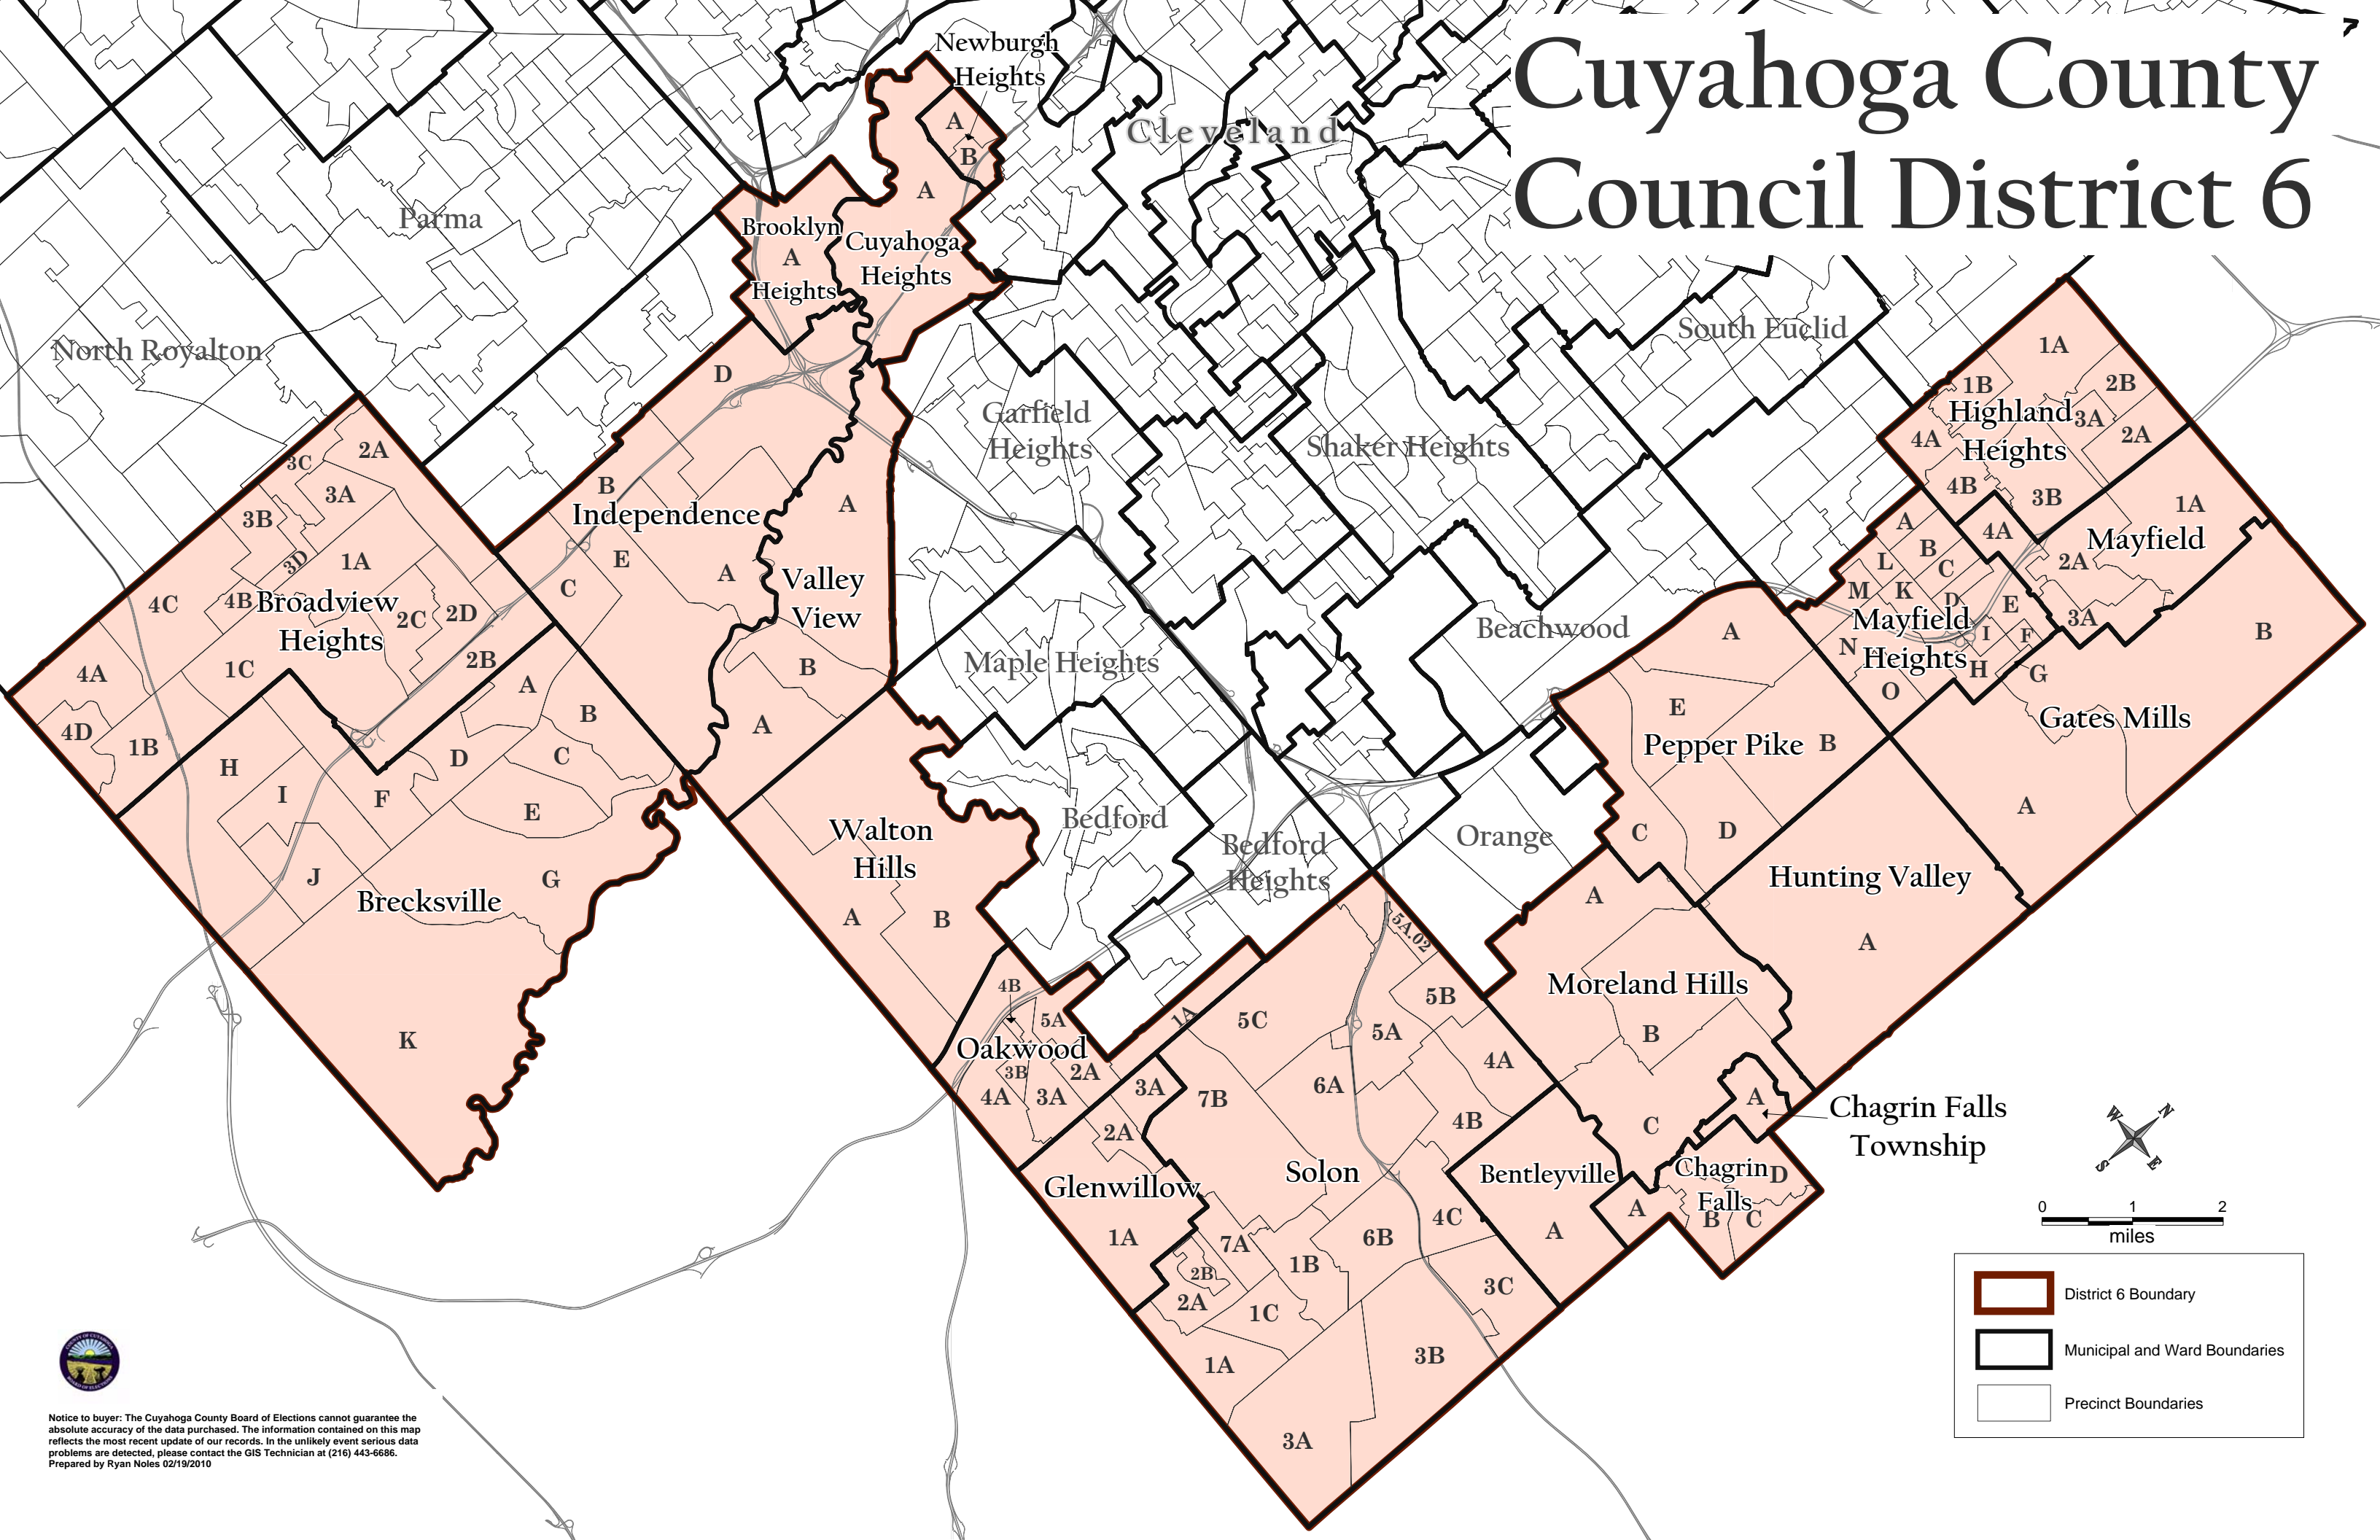

Cuyahoga County Council District 6

	District 6 Boundary
	Municipal and Ward Boundaries
	Precinct Boundaries

Notice to buyer: The Cuyahoga County Board of Elections cannot guarantee the absolute accuracy of the data purchased. The information contained on this map reflects the most recent update of our records. In the unlikely event serious data problems are detected, please contact the GIS Technician at (216) 443-6686. Prepared by Ryan Noles 02/19/2010