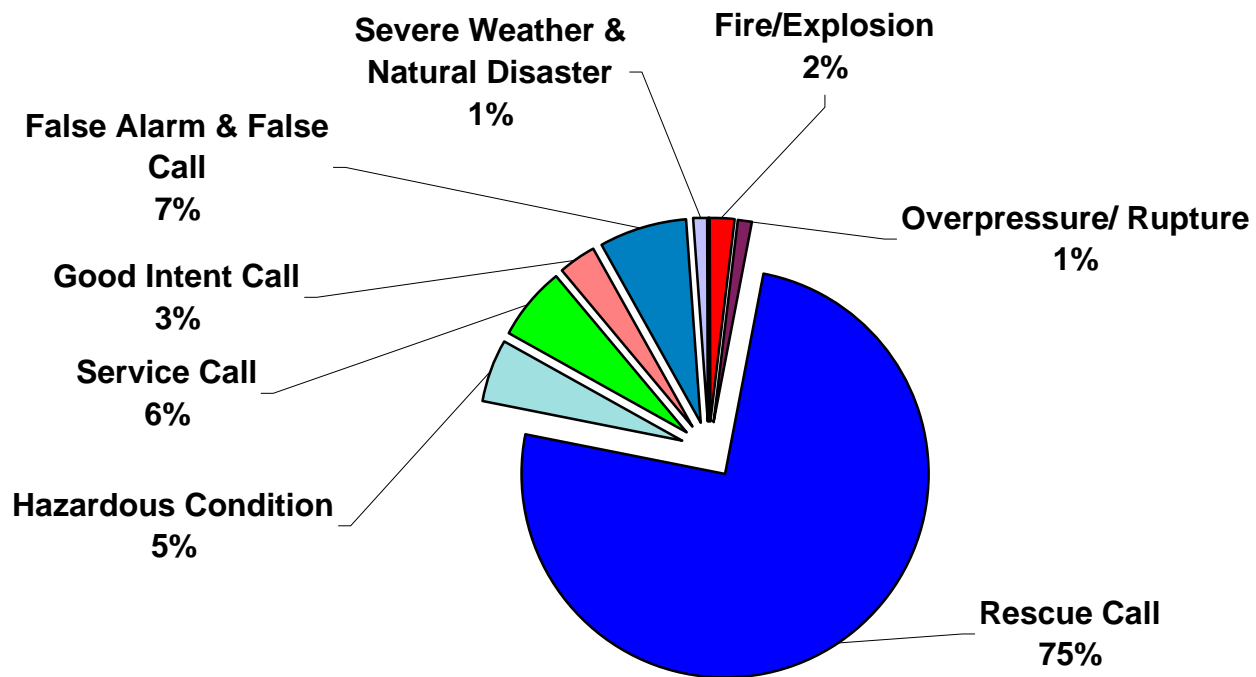

2010 Brecksville Fire Department Emergency Response Breakdown

1,351 Emergency Responses